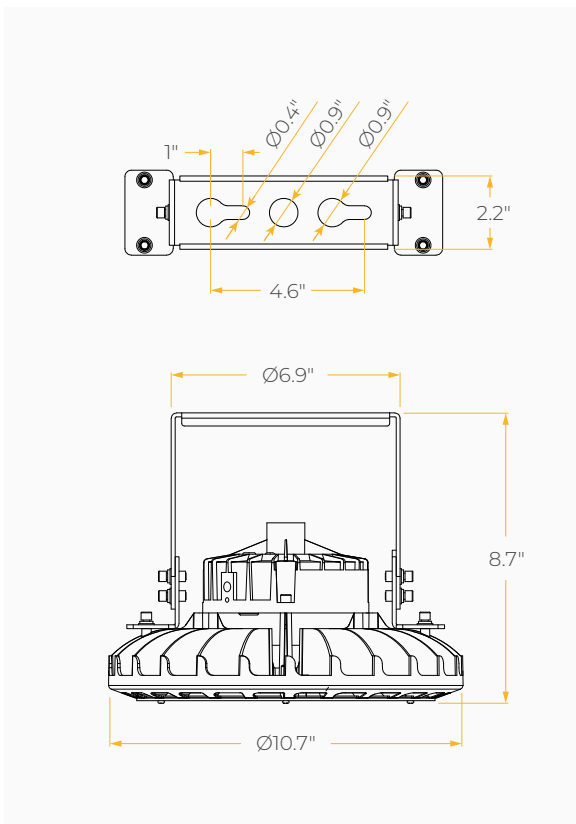

## Housing

Diameter : Ø10.7" | Height : 8.7" | Weight : 6.17 lbs

\*Beam Angle: 90° \*Tolerance ±8%

SPECIFICATION SHEET

**DEXT MINI 10**

POWERFUL HIGH BAY LUMINAIRE  
UP TO 14,000 LUMEN PACKAGE

**PHOTOMETRICS**

Below is a typical photometric representation of the Dext Mini fixture. Please download IES files to ensure exact photometric value.

STANDARD 90°

PC SHROUD 90°

ALUMINUM SHROUD 90°

**ACCESSORIES**

13" Aluminum Shroud

11" PC Shroud

11" PC Shroud + Conical Lens

DIMENSIONS