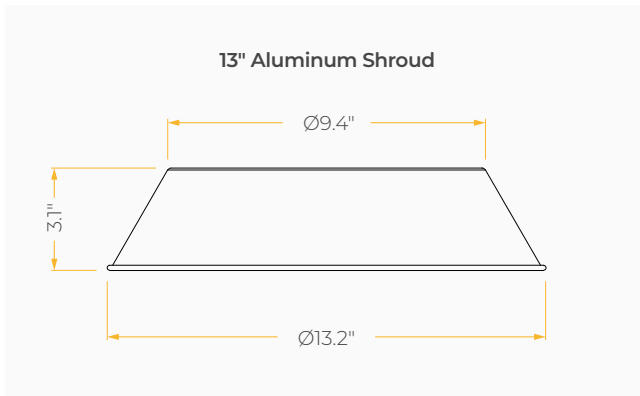

## Housing

Diameter : Ø10.7" | Height : 8.7" | Weight : 6.17 lbs

STANDARD 90°

PC SHROUD 90°

ALUMINUM SHROUD 90°

**ACCESSORIES**

13" Aluminum Shroud

11" PC Shroud

11" PC Shroud + Conical Lens

DIMENSIONS