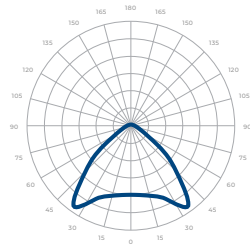

PCS (PC Shroud)				
CCT/WATTAGE	3000K	3500K	4000K	5000K
80W	9,500lm	9,800lm	10,100lm	10,310lm
100W	11,900lm	12,250lm	12,650lm	12,900lm

\*Beam Angle: 90° \*Tolerance ±8%

ALS (Aluminum Shroud)				
CCT/WATTAGE	3000K	3500K	4000K	5000K
80W	10,150lm	10,500lm	10,800lm	11,050lm
100W	12,700lm	13,100lm	13,500lm	13,800lm

\*Beam Angle: 90° \*Tolerance ±8%

SPECIFICATION SHEET

**DEXT MINI 10**

POWERFUL HIGH BAY LUMINAIRE  
UP TO 14,000 LUMEN PACKAGE

**PHOTOMETRICS**

Below is a typical photometric representation of the Dext Mini fixture. Please download IES files to ensure exact photometric value.

STANDARD 90°

PC SHROUD 90°

ALUMINUM SHROUD 90°

**ACCESSORIES**

13" Aluminum Shroud

11" PC Shroud

11" PC Shroud + Conical Lens

DIMENSIONS