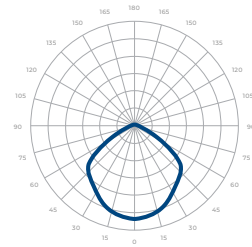

STD (Standard)				
CCT/WATTAGE	3000K	3500K	4000K	5000K
80W	10,000lm	10,320lm	10,650lm	10,850lm
100W	12,500lm	12,900lm	13,300lm	13,550lm

\*Beam Angle: 90° \*Tolerance ±8%

Current Consumption		
WATTAGE / VOLT	120V	277V
80W	0.67A	0.28A
100W	0.83A	0.36A

PCS (PC Shroud)				
CCT/WATTAGE	3000K	3500K	4000K	5000K
80W	9,500lm	9,800lm	10,100lm	10,310lm
100W	11,900lm	12,250lm	12,650lm	12,900lm

\*Beam Angle: 90° \*Tolerance ±8%

ALS (Aluminum Shroud)				
CCT/WATTAGE	3000K	3500K	4000K	5000K
80W	10,150lm	10,500lm	10,800lm	11,050lm
100W	12,700lm	13,100lm	13,500lm	13,800lm

\*Beam Angle: 90° \*Tolerance ±8%

SPECIFICATION SHEET

**DEXT MINI 10**

POWERFUL HIGH BAY LUMINAIRE  
UP TO 14,000 LUMEN PACKAGE

**PHOTOMETRICS**

Below is a typical photometric representation of the Dext Mini fixture. Please download IES files to ensure exact photometric value.

STANDARD 90°

PC SHROUD 90°

ALUMINUM SHROUD 90°

**ACCESSORIES**

13" Aluminum Shroud

11" PC Shroud

11" PC Shroud + Conical Lens

DIMENSIONS