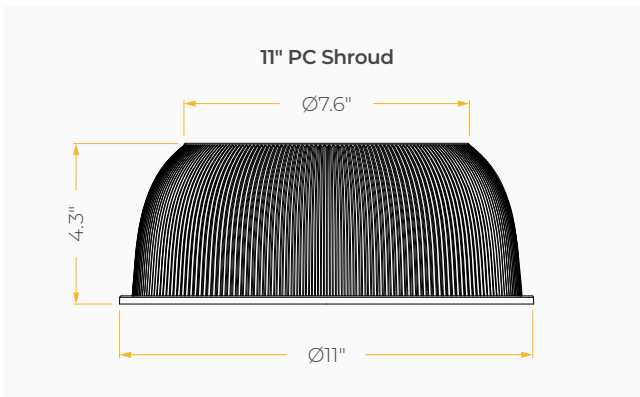

## Housing

Diameter : Ø10.7" | Height : 8.7" | Weight : 6.17 lbs

STANDARD 90°

PC SHROUD 90°

ALUMINUM SHROUD 90°

**ACCESSORIES**

13" Aluminum Shroud

11" PC Shroud

11" PC Shroud + Conical Lens

DIMENSIONS