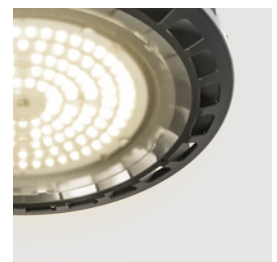

DEXT MINI 10

SPECIFICATION SHEET

POWERFUL HIGH BAY LUMINAIRE
UP TO 14,000 LUMEN PACKAGE

Housing

Diameter : Ø10.7" | Height : 8.7" | Weight : 6.17 lbs

Material

Housing: High Pressure Die-Cast Aluminum

Lens: Clear Polycarbonate

Power Input

80W, 100W | 120-277V

Lumen Output

11,650 lm (80W)

13,300 lm (100W)

Dimming

Standard 0-10V: Dims to 10%, automatic shut off when dimmed lower than 10%

Color Quality

CRI 85

Rated Life

> 100,000 Hours (L70)

Finish

Black

White

Color Temperature

3000K

3500K

4000K

5000K

Optics

90°

120°

Mounting

Stem
Mount

Adjustable
Cable

Bracket
Mount

Warranty

5 Year limited warranty

Listing

High Efficacy Led Luminaire For General Illumination And High Ceilings

High performance durable luminaire for high ceiling applications up to 20 ft.

Delivering exceptional light levels at high operating temperatures with a delivered lumen package range of 10,900 lm to 14,300 lm.

Outdoor, wet location listed.

METEOR

meteor-lighting.com