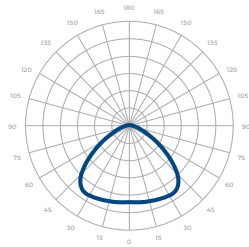

STD (Standard)				
CCT/WATTAGE	3000K	3500K	4000K	5000K
80W	10,000lm	10,320lm	10,650lm	10,850lm
100W	12,500lm	12,900lm	13,300lm	13,550lm

\*Beam Angle: 90° \*Tolerance ±8%

Current Consumption		
WATTAGE / VOLT	120V	277V
80W	0.67A	0.28A
100W	0.83A	0.36A

PCS (PC Shroud)				
CCT/WATTAGE	3000K	3500K	4000K	5000K
80W	9,500lm	9,800lm	10,100lm	10,310lm
100W	11,900lm	12,250lm	12,650lm	12,900lm

\*Beam Angle: 90° \*Tolerance ±8%

ALS (Aluminum Shroud)				
CCT/WATTAGE	3000K	3500K	4000K	5000K
80W	10,150lm	10,500lm	10,800lm	11,050lm
100W	12,700lm	13,100lm	13,500lm	13,800lm

\*Beam Angle: 90° \*Tolerance ±8%

SPECIFICATION SHEET

**DEXT MINI 10**

POWERFUL HIGH BAY LUMINAIRE  
UP TO 14,000 LUMEN PACKAGE

**PHOTOMETRICS**

Below is a typical photometric representation of the Dext Mini fixture. Please download IES files to ensure exact photometric value.

STANDARD 90°

PC SHROUD 90°

ALUMINUM SHROUD 90°

**ACCESSORIES**

13" Aluminum Shroud

11" PC Shroud

11" PC Shroud + Conical Lens

DIMENSIONS