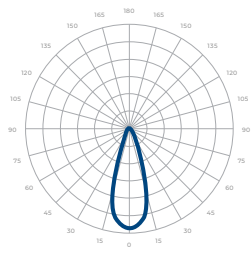

Housing

- Diameter:
220W/280W: 7.87" x 17.68" x 11.68"
440W/560W: 11.68" x 19.35" x 16.5"
- Material: High Pressure Die-Cast Aluminum, Tempered Glass
- Weight:
220W/280W: 24.25 lbs
440W/560W: 48.5 lbs

Mounting

Current Consumption		
WATTAGE / VOLT	120V	277V
220W	2.02A	0.87A
280W	2.57A	1.11A
440W	4.03A	1.75A
560W	5.13A	2.22A

*Beam Angle: 60° *Tolerance ±8%

SPECIFICATION SHEET / STANDARD

BOLT HIGH PERFORMING FLOODLIGHT LUMINAIRE

METEOR

PHOTOMETRICS

Below is a typical photometric representation of the Bolt fixture. Please download IES files to ensure exact photometric value.

30°

60°

WIDE

DIMENSIONS

220W / 280W

DIMENSIONS

440W / 560W

DIMENSIONS

Uplight Only & Downlight Only Stem - 2 ft(36.38") / 4 ft(60.38")

DIMENSIONS

Up/Down Stem - 2 ft(36.93") / 4 ft(60.93")

ACCESSORIES

220W / 280W