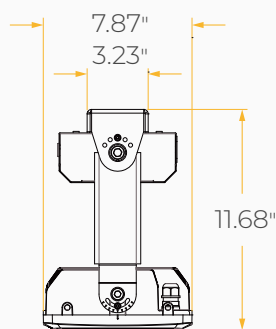

BOLT

HIGH PERFORMING FLOODLIGHT LUMINAIRE

SPECIFICATION SHEET
STANDARD

Housing

Diameter : 7.87" x 17.68" x 11.68" | Weight : 24.25 lbs

Material

Housing: High Pressure Die-Cast Aluminum, Tempered Glass
Lens: PC Lens

Housing

- Diameter:
220W/280W: 7.87" x 17.68" x 11.68"
440W/560W: 11.68" x 19.35" x 16.5"
- Material: High Pressure Die-Cast Aluminum, Tempered Glass
- Weight:
220W/280W: 24.25 lbs
440W/560W: 48.5 lbs

Mounting

METEOR

PHOTOMETRICS

Below is a typical photometric representation of the Bolt fixture. Please download IES files to ensure exact photometric value.

30°

60°

WIDE

DIMENSIONS

220W / 280W

DIMENSIONS

440W / 560W

DIMENSIONS

Uplight Only & Downlight Only Stem - 2 ft(36.38") / 4 ft(60.38")

DIMENSIONS

Up/Down Stem - 2 ft(36.93") / 4 ft(60.93")

ACCESSORIES

220W / 280W