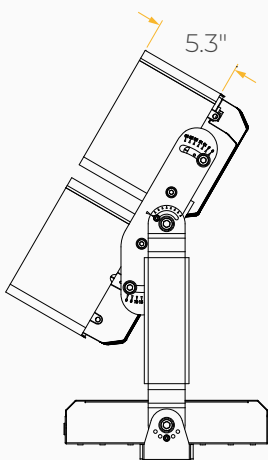

Glare Shield Baffle