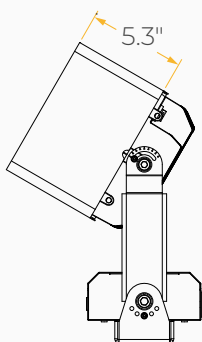

ACCESSORIES

220W / 280W

Glare Shield Baffle