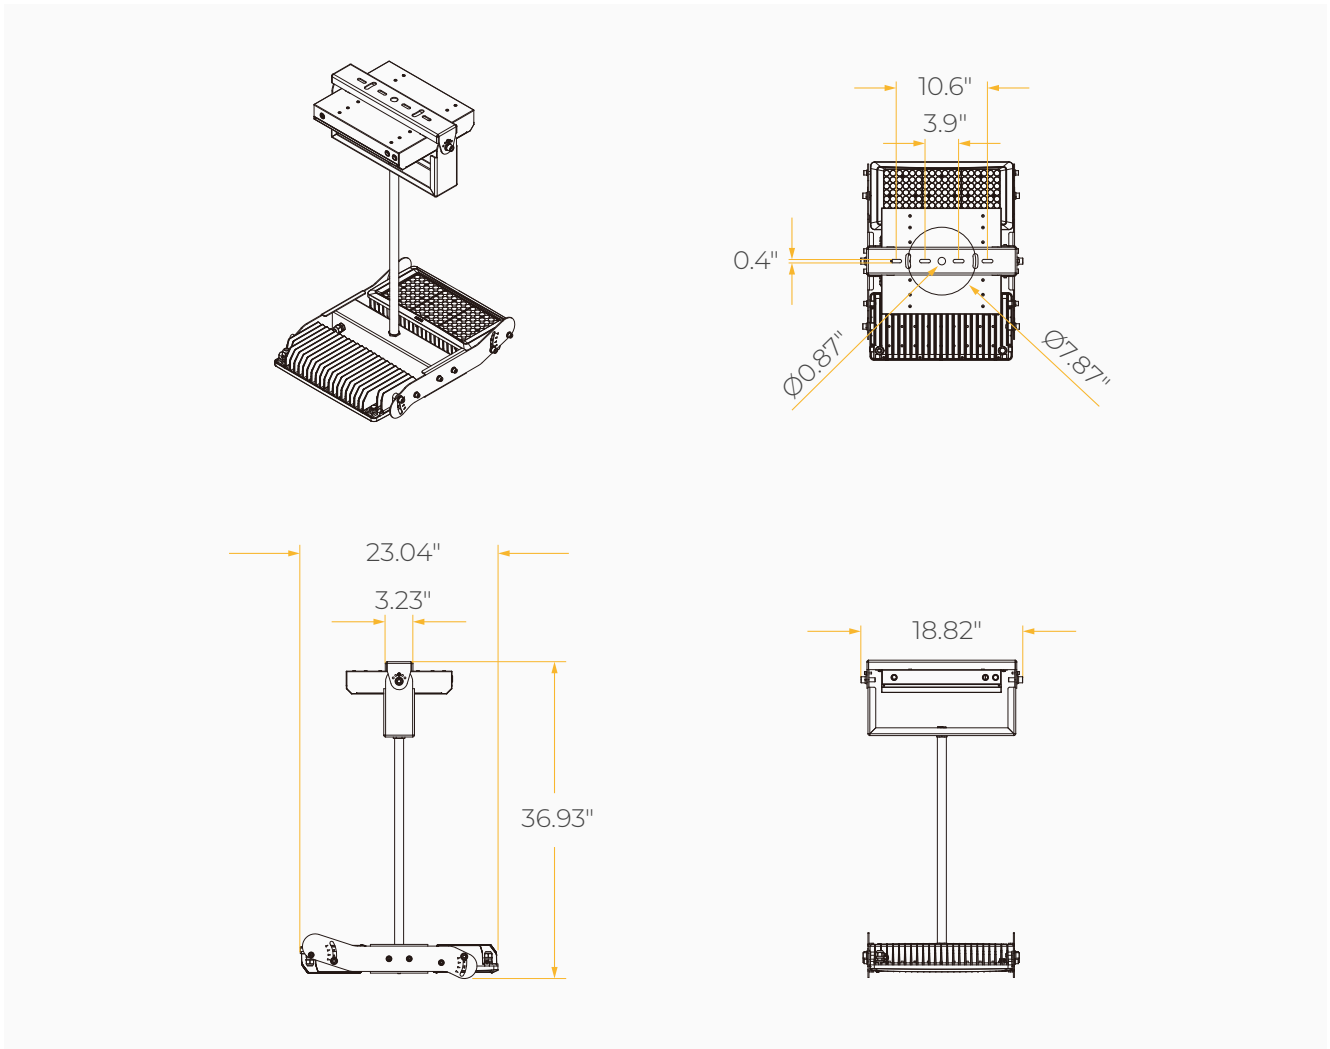

BOLT

HIGH PERFORMING FLOODLIGHT LUMINAIRE

SPECIFICATION SHEET
STANDARD

Housing

Diameter : 7.87" x 17.68" x 11.68" | Weight : 24.25 lbs

Material

Housing: High Pressure Die-Cast Aluminum, Tempered Glass
Lens: PC Lens

METEOR

PHOTOMETRICS

Below is a typical photometric representation of the Bolt fixture. Please download IES files to ensure exact photometric value.

30°

60°

WIDE

DIMENSIONS

220W / 280W

DIMENSIONS

440W / 560W

DIMENSIONS

Uplight Only & Downlight Only Stem - 2 ft(36.38") / 4 ft(60.38")

DIMENSIONS

Up/Down Stem - 2 ft(36.93") / 4 ft(60.93")

ACCESSORIES

220W / 280W

Slipfitter

Tenon slipfitter fits
2.375" to 2.875" OD tenon.