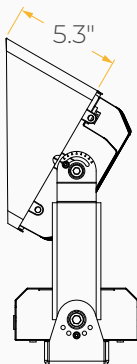

Glare Shield Visor