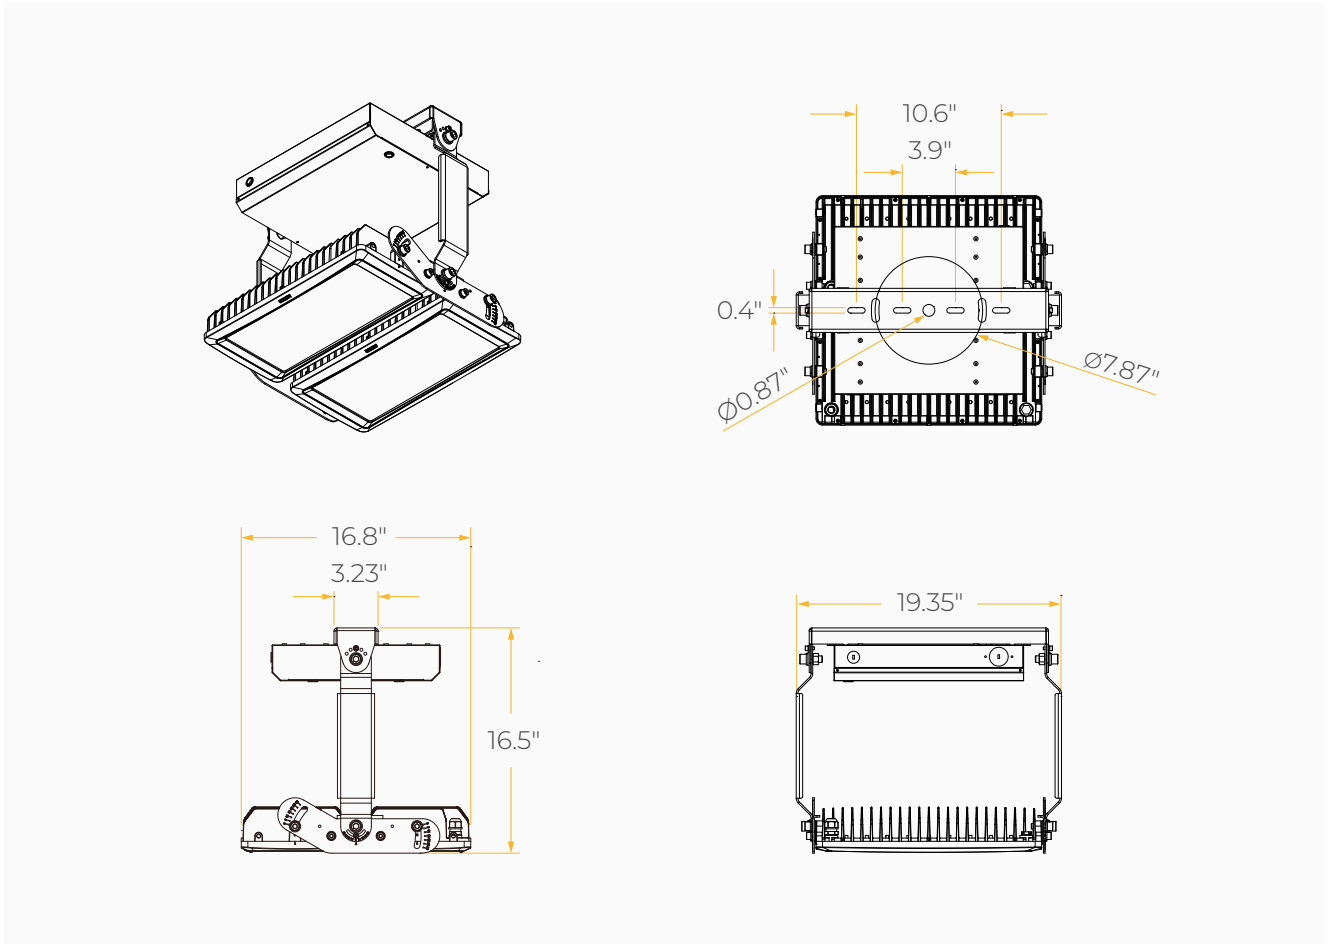

BOLT

HIGH PERFORMING FLOODLIGHT LUMINAIRE

SPECIFICATION SHEET
STANDARD

Housing

Diameter : 7.87" x 17.68" x 11.68" | Weight : 24.25 lbs

Material

Housing: High Pressure Die-Cast Aluminum, Tempered Glass
Lens: PC Lens

Housing

- Diameter:
220W/280W: 7.87" x 17.68" x 11.68"
440W/560W: 11.68" x 19.35" x 16.5"
- Material: High Pressure Die-Cast Aluminum, Tempered Glass
- Weight:
220W/280W: 24.25 lbs
440W/560W: 48.5 lbs

Mounting

METEOR

PHOTOMETRICS

Below is a typical photometric representation of the Bolt fixture. Please download IES files to ensure exact photometric value.

30°

60°

WIDE

DIMENSIONS

220W / 280W

DIMENSIONS

440W / 560W

DIMENSIONS

Uplight Only & Downlight Only Stem - 2 ft(36.38") / 4 ft(60.38")

DIMENSIONS

Up/Down Stem - 2 ft(36.93") / 4 ft(60.93")

ACCESSORIES

220W / 280W