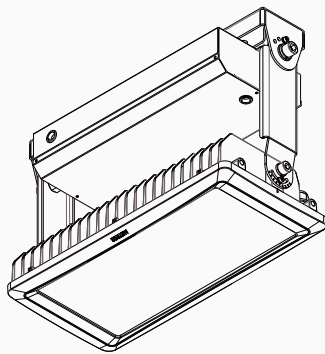

METEOR

PHOTOMETRICS

Below is a typical photometric representation of the Bolt fixture. Please download IES files to ensure exact photometric value.

30°

60°

WIDE

DIMENSIONS

220W / 280W

DIMENSIONS

440W / 560W

DIMENSIONS

Uplight Only & Downlight Only Stem - 2 ft(36.38") / 4 ft(60.38")

DIMENSIONS

Up/Down Stem - 2 ft(36.93") / 4 ft(60.93")

ACCESSORIES

220W / 280W