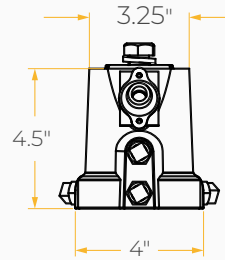

ACCESSORIES

Slipfitter