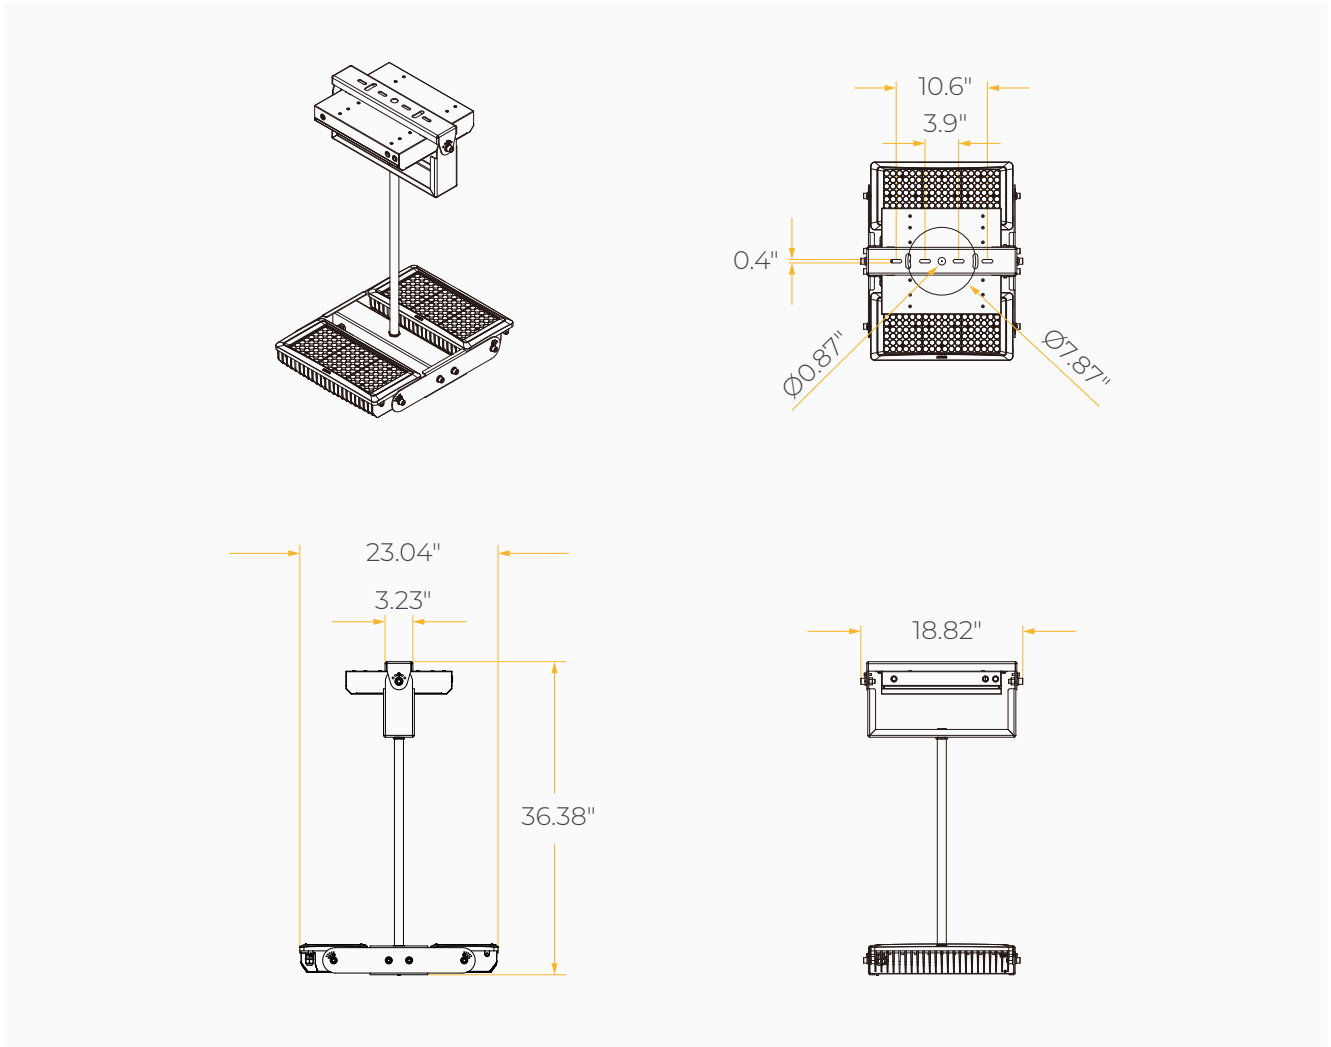

BOLT

HIGH PERFORMING FLOODLIGHT LUMINAIRE

SPECIFICATION SHEET
STANDARD

Housing

Diameter : 7.87" x 17.68" x 11.68" | Weight : 24.25 lbs

Material

Housing: High Pressure Die-Cast Aluminum, Tempered Glass
Lens: PC Lens

METEOR

PHOTOMETRICS

Below is a typical photometric representation of the Bolt fixture. Please download IES files to ensure exact photometric value.

30°

60°

WIDE

DIMENSIONS

220W / 280W

DIMENSIONS

440W / 560W

DIMENSIONS

Uplight Only & Downlight Only Stem - 2 ft(36.38") / 4 ft(60.38")

DIMENSIONS

Up/Down Stem - 2 ft(36.93") / 4 ft(60.93")

ACCESSORIES

220W / 280W

Slipfitter

Tenon slipfitter fits
2.375" to 2.875" OD tenon.