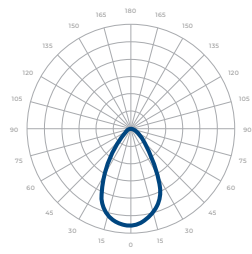

Housing

- Diameter:
220W/280W: 7.87" x 17.68" x 11.68"
440W/560W: 11.68" x 19.35" x 16.5"
- Material: High Pressure Die-Cast Aluminum, Tempered Glass
- Weight:
220W/280W: 24.25 lbs
440W/560W: 48.5 lbs

Mounting

Current Consumption		
WATTAGE / VOLT	120V	277V
220W	2.02A	0.87A
280W	2.57A	1.11A
440W	4.03A	1.75A
560W	5.13A	2.22A

*Beam Angle: 60° *Tolerance ±8%

SPECIFICATION SHEET / STANDARD

BOLT HIGH PERFORMING FLOODLIGHT LUMINAIRE

METEOR

PHOTOMETRICS

Below is a typical photometric representation of the Bolt fixture. Please download IES files to ensure exact photometric value.

30°

60°

WIDE

DIMENSIONS

220W / 280W

DIMENSIONS

440W / 560W

DIMENSIONS

Uplight Only & Downlight Only Stem - 2 ft(36.38") / 4 ft(60.38")

DIMENSIONS

Up/Down Stem - 2 ft(36.93") / 4 ft(60.93")

ACCESSORIES

220W / 280W