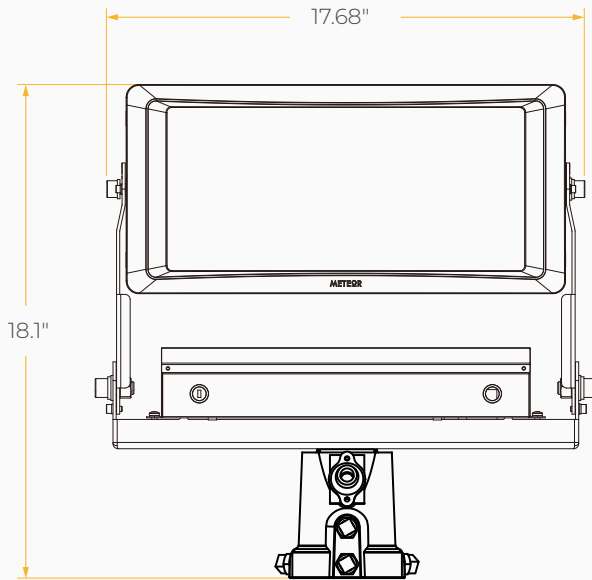

ACCESSORIES

Slipfitter