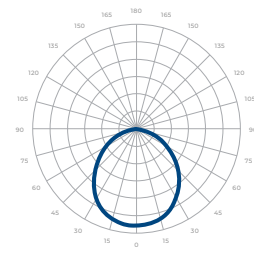

Housing

- Diameter:
220W/280W: 7.87" x 17.68" x 11.68"
440W/560W: 11.68" x 19.35" x 16.5"
- Material: High Pressure Die-Cast Aluminum, Tempered Glass
- Weight:
220W/280W: 24.25 lbs
440W/560W: 48.5 lbs

Mounting

METEOR

PHOTOMETRICS

Below is a typical photometric representation of the Bolt fixture. Please download IES files to ensure exact photometric value.

30°

60°

WIDE

DIMENSIONS

220W / 280W

DIMENSIONS

440W / 560W

DIMENSIONS

Uplight Only & Downlight Only Stem - 2 ft(36.38") / 4 ft(60.38")

DIMENSIONS

Up/Down Stem - 2 ft(36.93") / 4 ft(60.93")

ACCESSORIES

220W / 280W