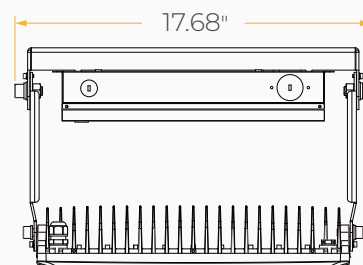

Housing

- Diameter:
220W/280W: 7.87" x 17.68" x 11.68"
440W/560W: 11.68" x 19.35" x 16.5"
- Material: High Pressure Die-Cast Aluminum, Tempered Glass
- Weight:
220W/280W: 24.25 lbs
440W/560W: 48.5 lbs

Mounting

METEOR

PHOTOMETRICS

Below is a typical photometric representation of the Bolt fixture. Please download IES files to ensure exact photometric value.

30°

60°

WIDE

DIMENSIONS

220W / 280W

DIMENSIONS

440W / 560W

DIMENSIONS

Uplight Only & Downlight Only Stem - 2 ft(36.38") / 4 ft(60.38")

DIMENSIONS

Up/Down Stem - 2 ft(36.93") / 4 ft(60.93")

ACCESSORIES

220W / 280W