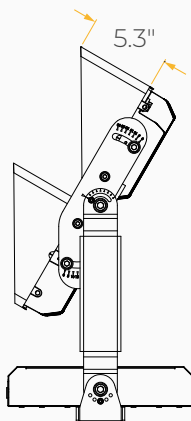

Glare Shield Visor