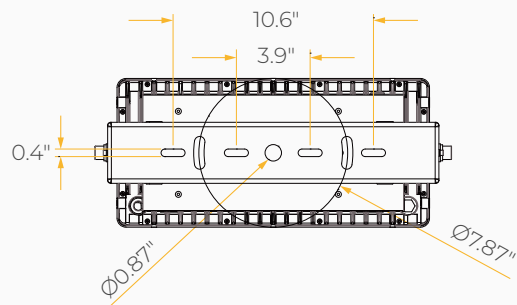

METEOR

PHOTOMETRICS

Below is a typical photometric representation of the Bolt fixture. Please download IES files to ensure exact photometric value.

30°

60°

WIDE

DIMENSIONS

220W / 280W

DIMENSIONS

440W / 560W

DIMENSIONS

Uplight Only & Downlight Only Stem - 2 ft(36.38") / 4 ft(60.38")

DIMENSIONS

Up/Down Stem - 2 ft(36.93") / 4 ft(60.93")

ACCESSORIES

220W / 280W