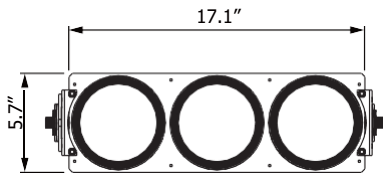

Tetriss 2.0 - Outdoor/Natatorium

Delivered Lumens

Wattage CCT	200W	400W	600W
5000K	20100 lm	40200 lm	60300 lm
4000K	17700 lm	35400 lm	53010 lm
3000K	16600 lm	33200 lm	49600 lm

*Tolerance±8%

Dimensions

200W / 3 Modules